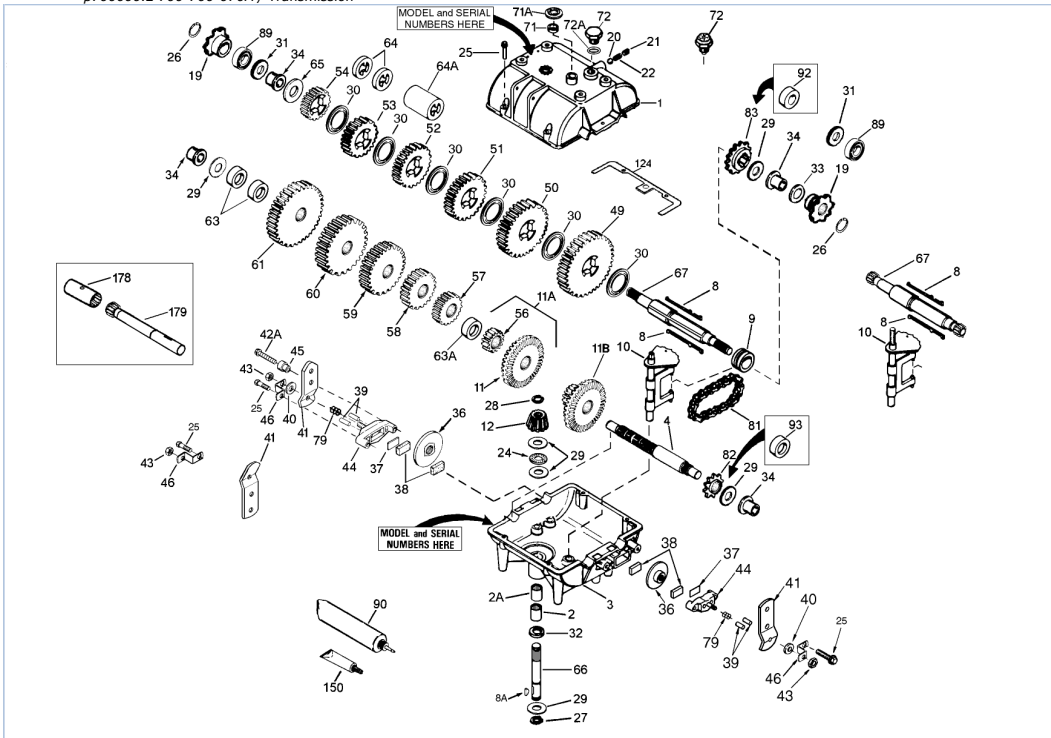

p700000.2 700-700-070A / Transmission

Part List

p700000.2 700-700-070A / Transmission

REF #	ITEM #	DESCRIPTION	QTY	REMARK
1	772083A	Transmission Cover	1	
2	780086A	Needle Bearing	1	
2A	780142	Needle Bearing	1	
3	770061A	Transmission Case	1	
4	776134	Countershaft	1	
8	792089A	Shift Key	4	
9	784266	Shift Collar	1	
10	784376	Shift Rod & Fork	1	
11	778154	Bevel Gear (42 teeth)	1	
12	778176	Bevel Pinion (14 teeth-steel)	1	
20	792077A	Ball 5/16" Dia.	1	
21	792078	Set Screw, 3/8-16 x 3/8"	1	
22	792079	Spring	1	
24	780071	Thrust Bearing	1	
25	792073A	Screw, 1/4-20 x 1-1/4"	6	
27	792035	Retaining Ring	1	
28	788040	Retaining Ring	1	
29	780072	Washer	6	
30	780108	Washer	5	
32	792001	"O" Ring	2	
34	780105A	Flanged Bushing	4	
49	778146A	Spur Gear (37 teeth)	1	
50	778125	Spur Gear (35 teeth)	1	
51	778239A	Spur Gear (32 teeth-steel)	1	
52	778124A	Spur Gear (30 teeth)	1	
53	778123A	Spur Gear (25 teeth)	1	
56	778145	Spur Gear (12 teeth-steel)	1	
57	778151	Spur Gear (15 teeth)	1	
58	778240	Spur Gear (18 teeth-steel)	1	
59	778126A	Spur Gear (20 teeth)	1	
60	778127A	Spur Gear (25 teeth)	1	
65	780139	Washer	1	
66	776135	Input Shaft (3-11/16" long)	1	
67	776402	Shifter & Brake Shaft	1	
71	788069	Square Cut Ring	1	
72	792074	Threaded Plug	1	
81	786081	Roller Chain (No. 41 chain, 24 links)	1	
82	786082	Sprocket (9 teeth)	1	
83	786083	Sprocket (18 teeth)	1	
90	788067B	Grease	1	32 oz. bottle Bentonite grease
150	510334	Gasket Eliminator (Loctite #515)	1	
178	786176	Coupling (Optional)	1	
179	776401	Connector Shaft (Optional)	1	

Part List

Tecumseh-Head 700-700-070A / Complete Replacement.

REF #	ITEM #	DESCRIPTION	QTY	REMARK
1	794626A	Complete Replacement - Transmission	1	